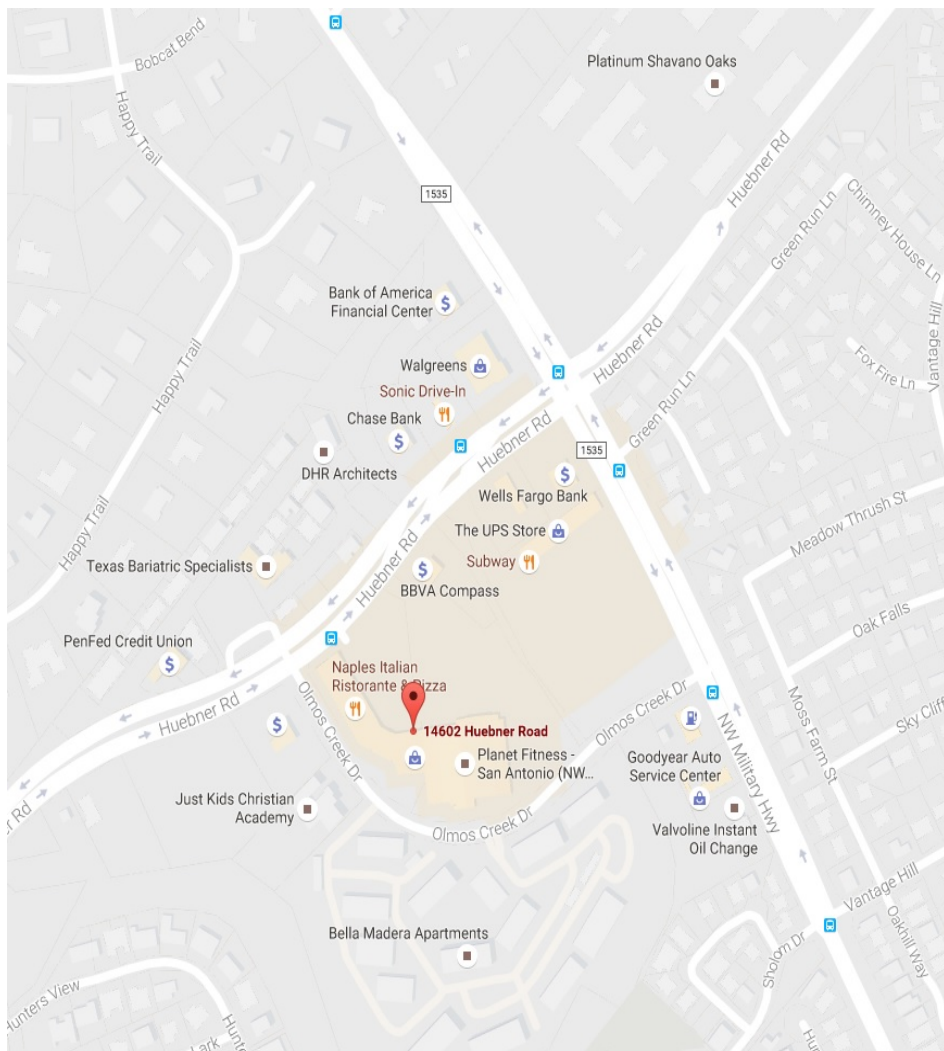

OLMOS CREEK SHOPPING CENTER

TCP Realty Services, LLC
Commercial Real Estate Services

14602 Huebner Rd. & 14439 NW Military Hwy | San Antonio, TX 78237

Rubin Kremling | rkremling@tcprealty.com | 713.243.6850

PROPERTY OVERVIEW

Olmos Creek Shopping Center is a shopping center located in San Antonio, TX. Tenants include Anew You, Planet Fitness, 9Round Fitness, UPS, H&R Block, Subway and more. Olmos Creek Shopping Center is located in a densely populated area of San Antonio.

FEATURES

PROPERTY SIZE

106,839 sq. ft.

GPS COORDINATES

Lat. 29.57310 / Long. -98.54711

DAILY TRAFFIC COUNT

21,154 (Huebner Rd.)

15,755 (NW Military Hwy)

COUNTY

Bexar

DEMOGRAPHICS

2017 Estimates - Esri

POPULATION

1 mile: 8,300

3 miles: 100,996

5 miles: 238,012

NUMBER OF HOUSEHOLDS

1 mile: 3,296

3 miles: 45,528

5 miles: 103,414

AVG. HOUSEHOLD INCOME

1 mile: $153,858

3 miles: $105,276

5 miles: $91,188