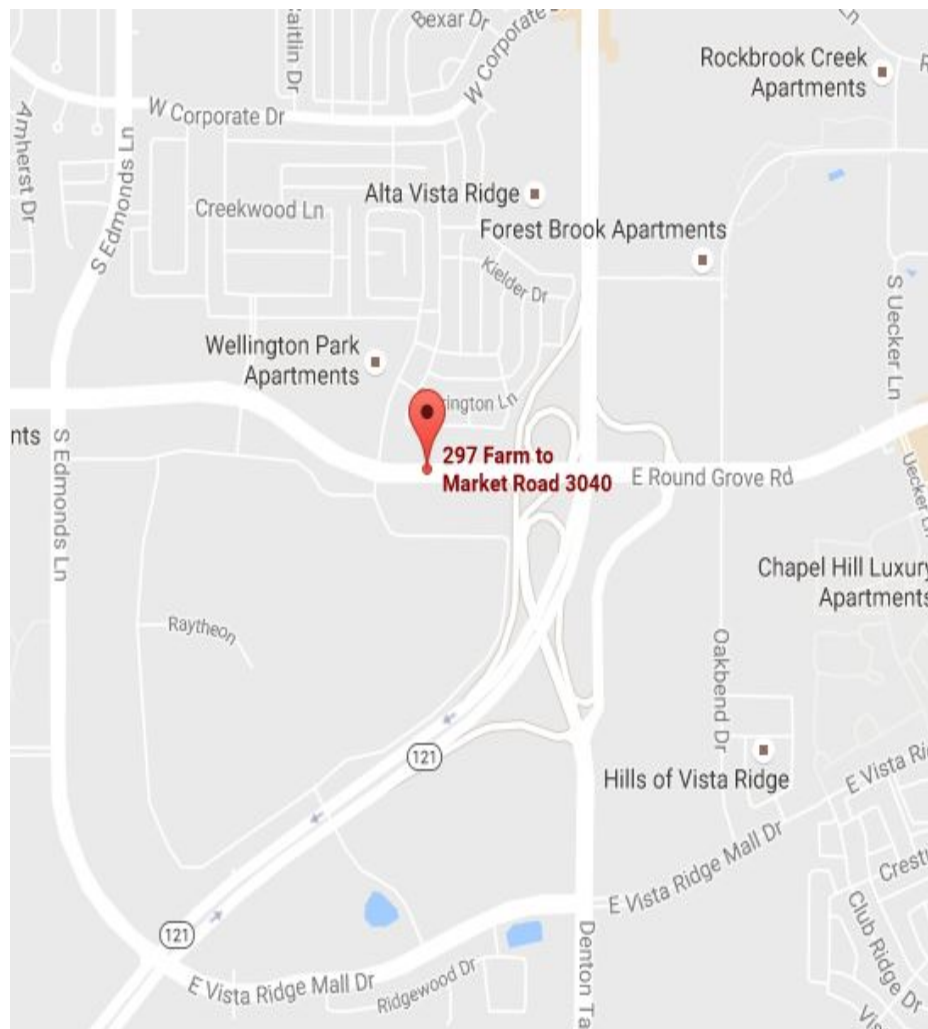

Round Grove Crossing Shopping Center is a shopping center located in Lewisville, TX. Tenants include Vista Ridge Chiropractic, Keystone Dental, Goodyear Tire, Ham 'N' Eggs, Mama's Pizza, and more. Round Grove Crossing Shopping Center is located in the densely populated area of Lewisville, TX.

FEATURES

PROPERTY SIZE

42,257 sq. ft.

GPS COORDINATES

Lat. 33.000365/ Long. -96.99720

DAILY TRAFFIC COUNT

33,000 (W Round Grove Rd.)

COUNTY

1 mile: 9,388

3 miles: 39,775

5 miles: 79,998

AVG. HOUSEHOLD INCOME

1 mile: \$69,779

3 miles: \$96,475

5 miles: \$104,531

ROUND GROVE CROSSING SHOPPING CENTER